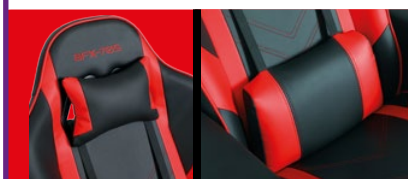

Incluye cojines lumbar y cervical. Reposabrazos acolchados.

Includes neck & lumbar support pillows. Padded armrests.

Incorpora un posavasos y bolsillo lateral. Base circular 60cm.

Including one cupholder and side pocket. 60cm rounded base.